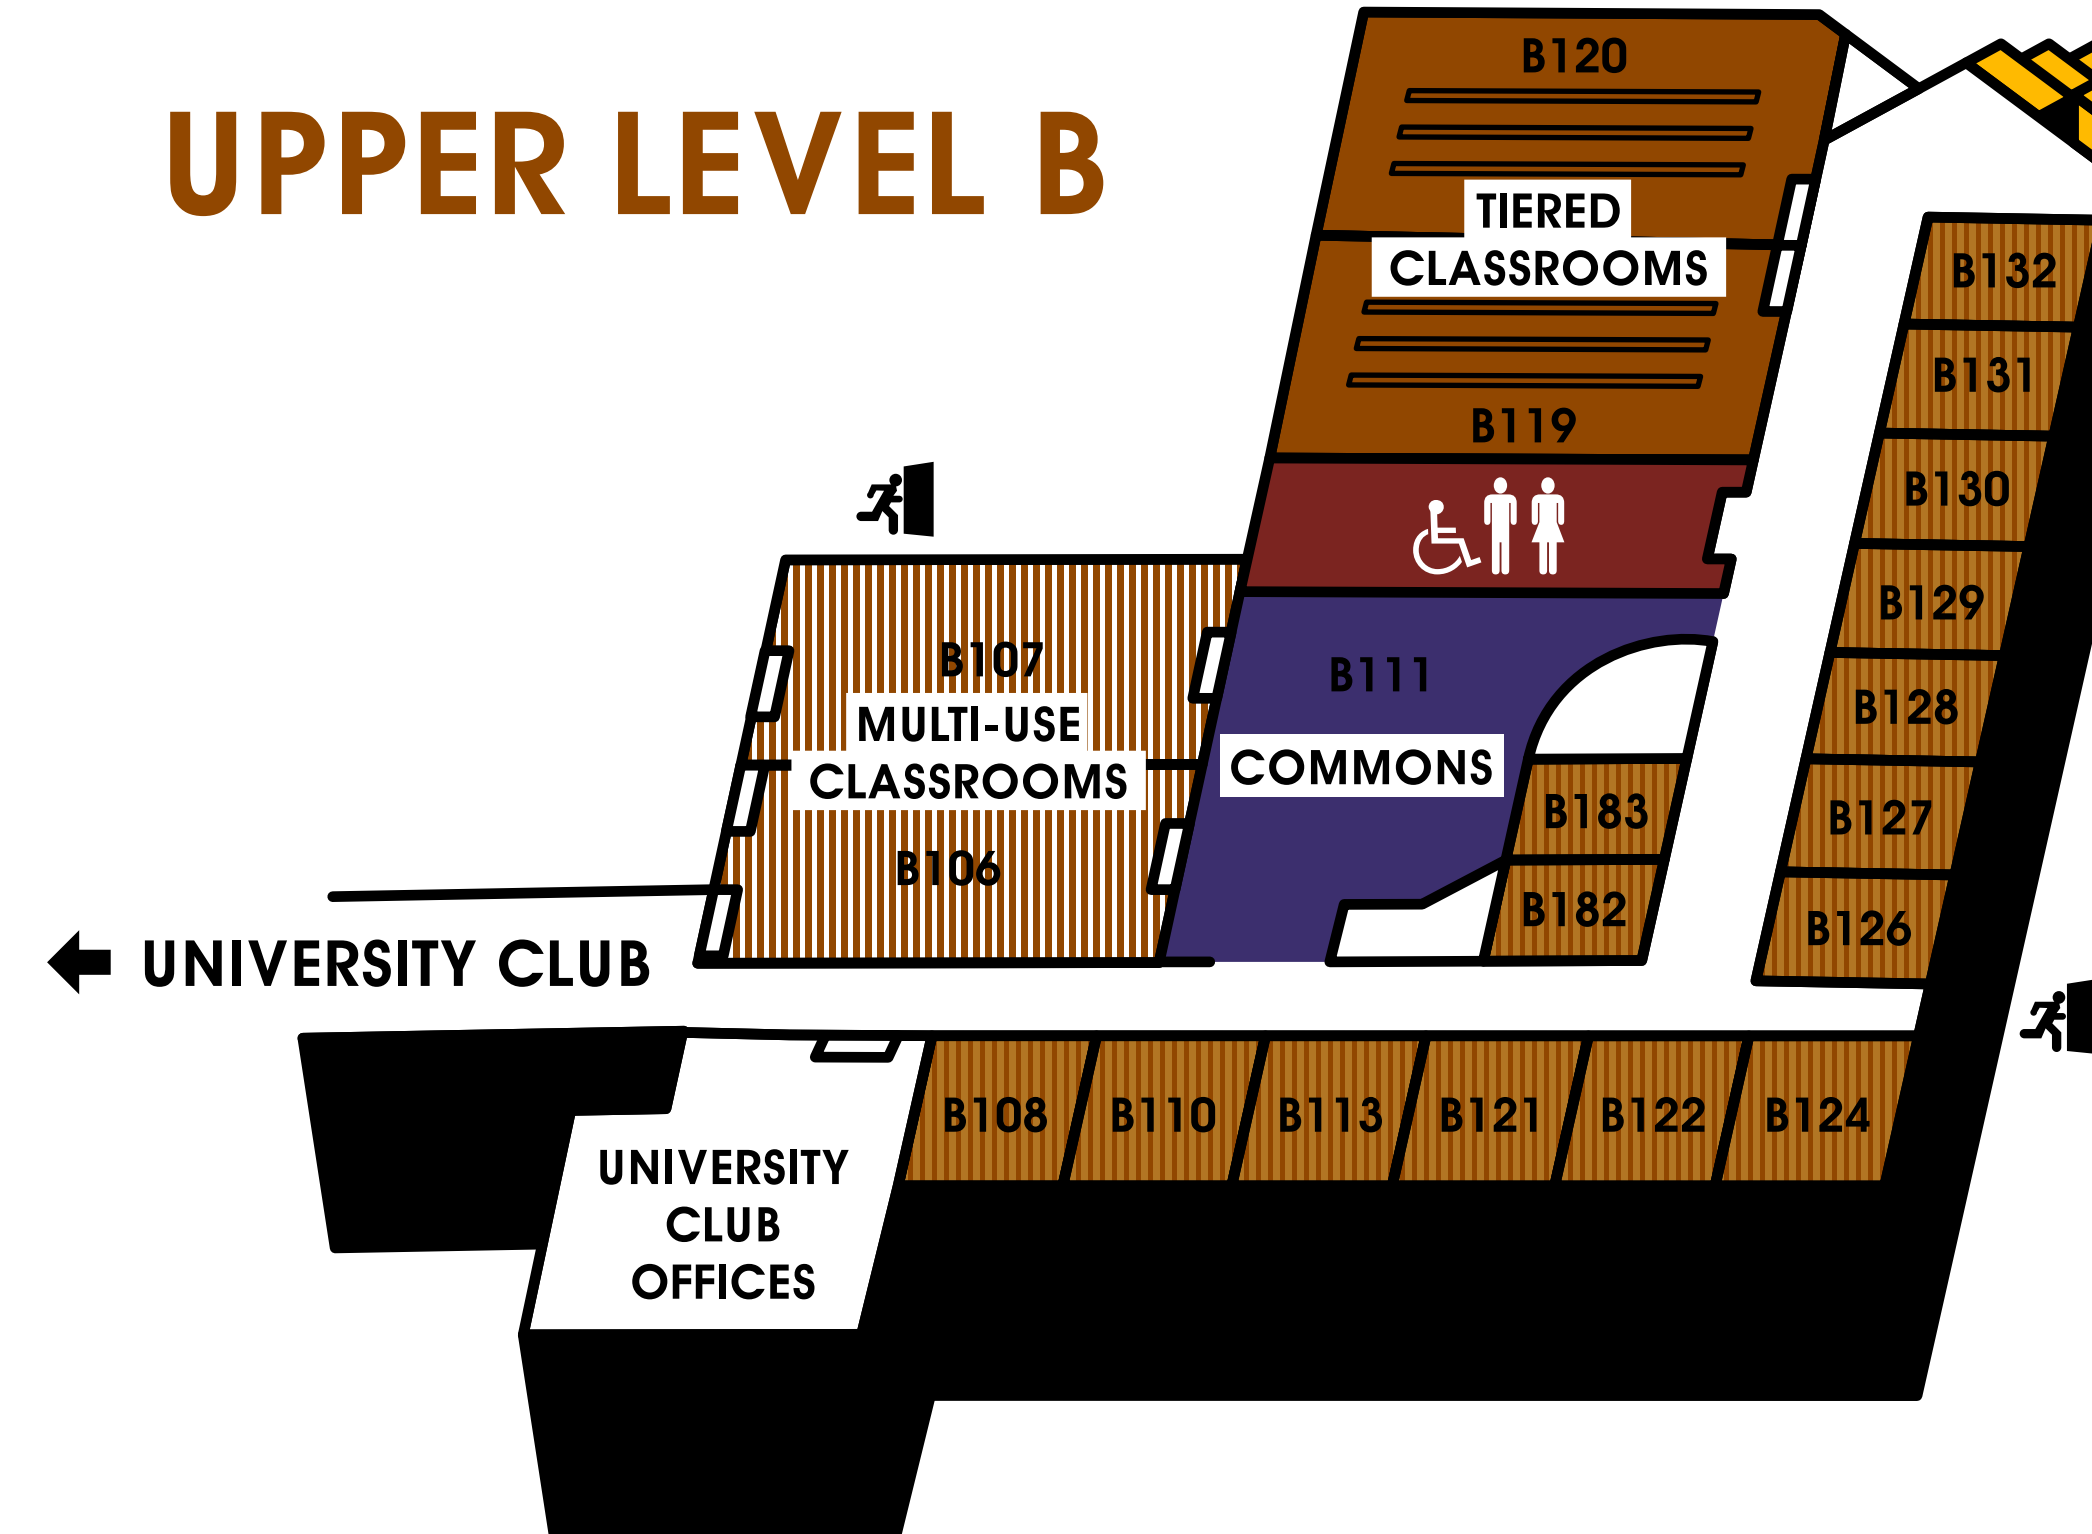

UPPER LEVEL A

LOWER LEVEL C

UPPER LEVEL B

LOWER LEVEL D

EVENT/MEETING ROOMS

- Amphitheaters A169-A170
- Atrium A150
- Breakout Rooms A135-A141
B108-B132
B182-B183
- Commons B111
- Conference Room C37
- Board Room A155
- Four Seasons Lounge A159
- Golf Banquet Room C85
- Multi-Use Classrooms B106-B107
- Terrace Level A
- Tiered Classrooms B119-B120
- Quad A138-A141

GUEST AMENITIES/RECREATION

- Child Care Level C
- Golf Shop Level C
- Guest Services Business Center Level C
- Snack Shop Level C
- University Club Fitness Center & Spa Level C

OFFICES

- Executive Development Programs Offices Level C
- Henry Center Offices Level C
- The Weekend MBA & Executive MBA Programs Offices Level D

SERVICE/SUPPORT AREAS

- ATM Level C
- Building Mail Room Level C
- Elevators
- Exits
- Kitchen & Loading Dock Level A
- Restrooms
- Stairs
- Student Mail Room Level D
- Telephones Level A
- You Are Here