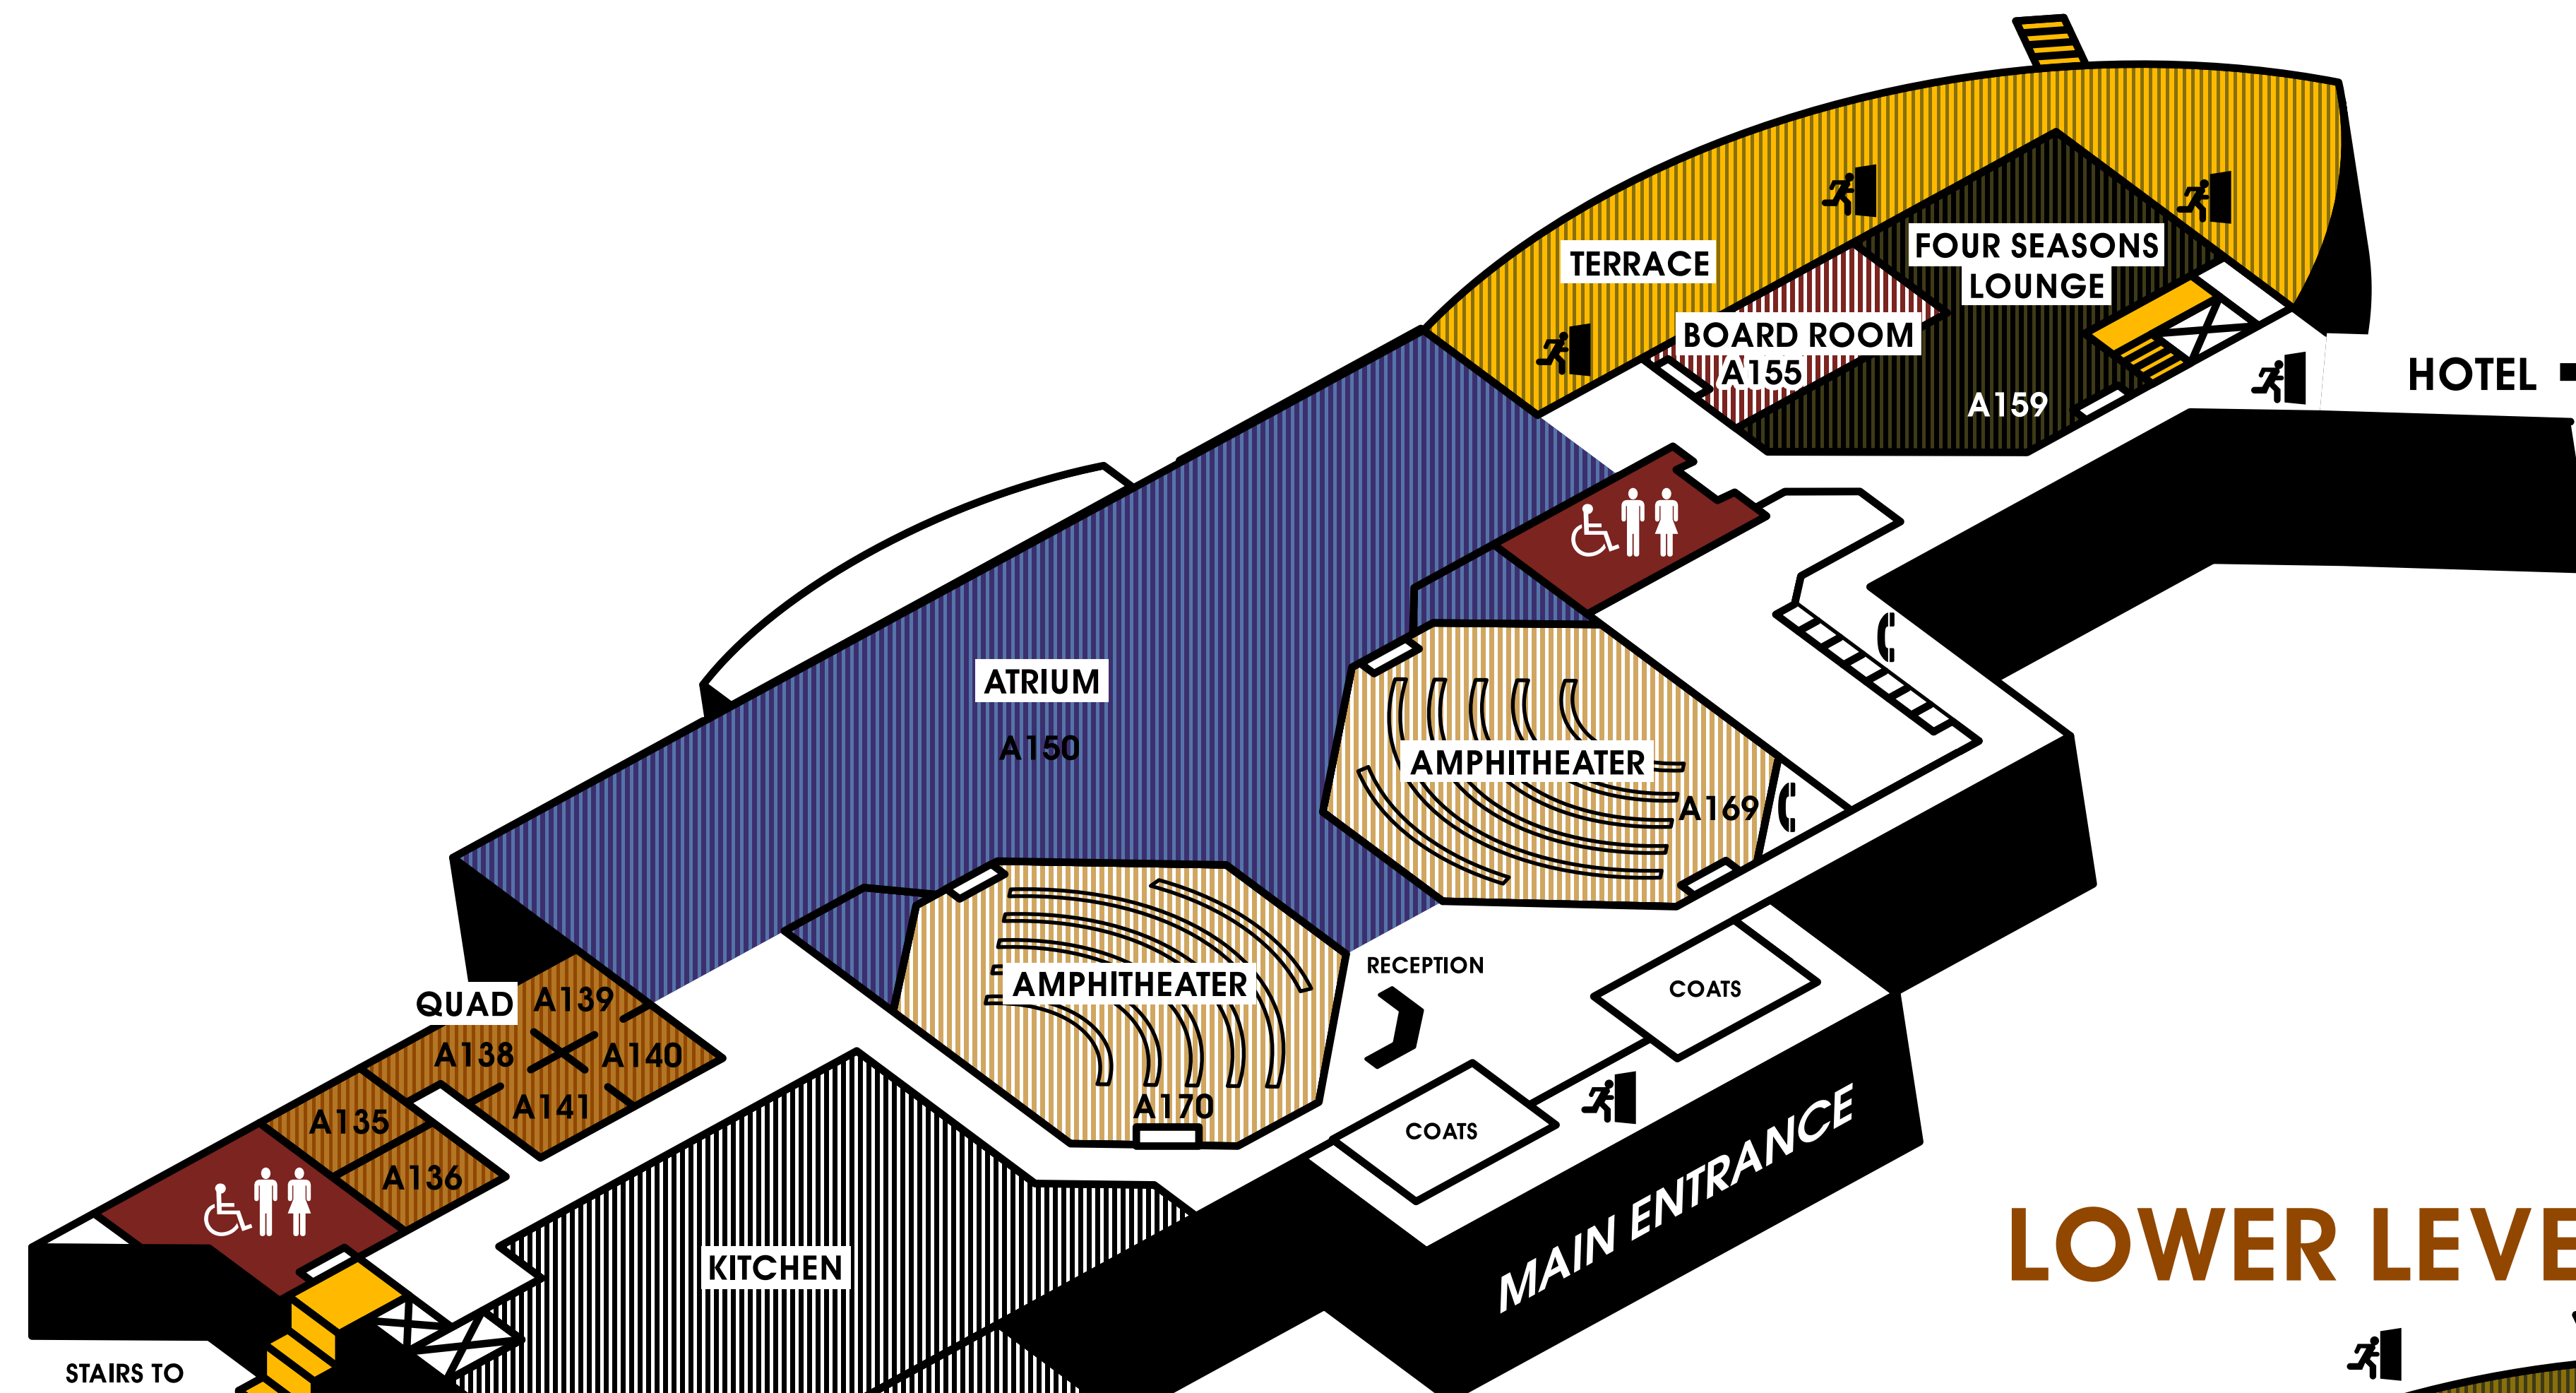

UPPER LEVEL A

LOWER LEVEL C

UPPER LEVEL B

LOWER LEVEL D

EVENT/MEETING ROOMS

- Amphitheaters A169-A170
- Atrium A150
- Breakout Rooms A135-A141
B108-B132
B182-B183
- Commons B111
- Conference Room C37
- Board Room A155
- Four Seasons Lounge A159
- Golf Banquet Room C85
- Multi-Use Classrooms B106-B107
- Terrace Level A
- Tiered Classrooms B119-B120
- Quad A138-A141

GUEST AMENITIES/RECREATION

- Child Care Level C
- Golf Shop Level C
- Guest Services Business Center Level C
- Snack Shop Level C
- University Club Fitness Center & Spa Level C

OFFICES

- Executive Development Programs Offices Level C
- Henry Center Offices Level C
- The Weekend MBA & Executive MBA Programs Offices Level D

SERVICE/SUPPORT AREAS

- ATM Level C
- Building Mail Room Level C
- Elevators
- Exits
- Kitchen & Loading Dock Level A
- Restrooms
- Stairs
- Student Mail Room Level D
- Telephones Level A
- You Are Here