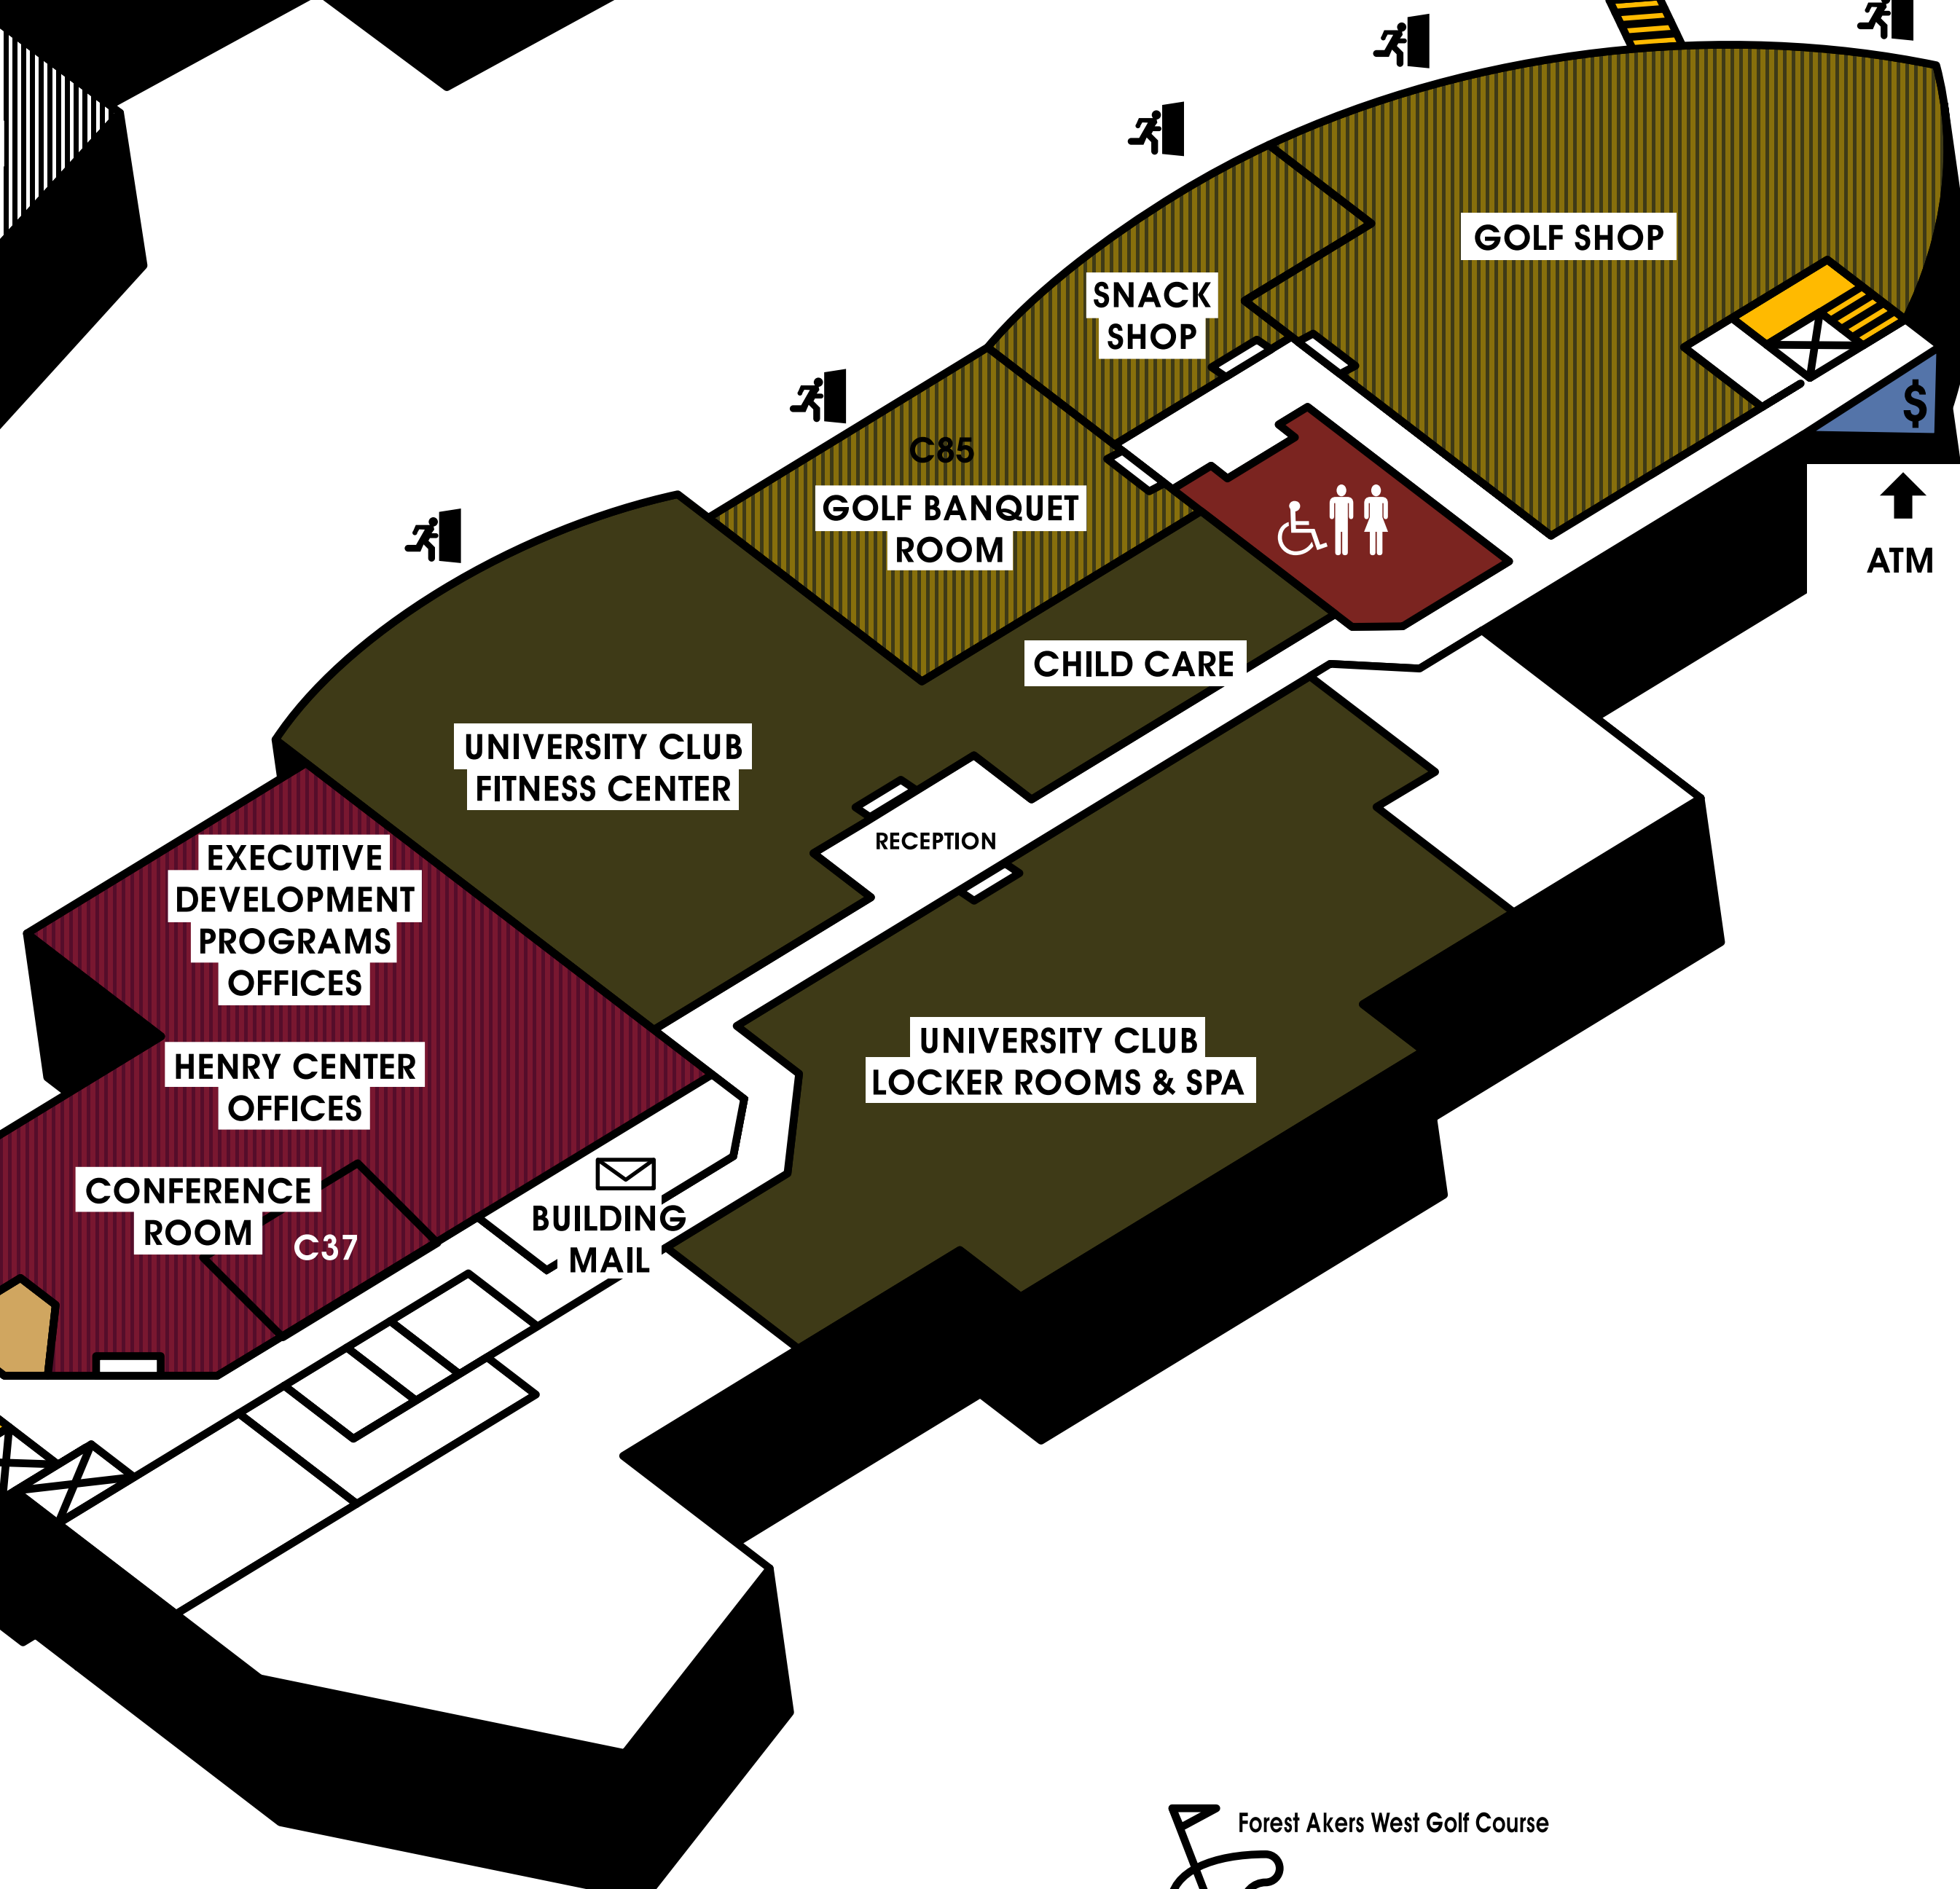

UPPER LEVEL A

LOWER LEVEL C

UPPER LEVEL B

LOWER LEVEL D

EVENT/MEETING ROOMS

- Amphitheaters A169-A170
- Atrium A150
- Breakout Rooms A135-A141
B108-B132
B182-B183
- Commons B111
- Conference Room C37
- Board Room A155
- Four Seasons Lounge A159
- Golf Banquet Room C85
- Multi-Use Classrooms B106-B107
- Terrace Level A
- Tiered Classrooms B119-B120
- Quad A138-A141

GUEST AMENITIES/RECREATION

- Child Care Level C
- Golf Shop Level C
- Guest Services Business Center Level C
- Snack Shop Level C
- University Club Fitness Center & Spa Level C

OFFICES

- Executive Development Programs Offices Level C
- Henry Center Offices Level C
- The Weekend MBA & Executive MBA Programs Offices Level D

SERVICE/SUPPORT AREAS

- ATM Level C
- Building Mail Room Level C
- Elevators
- Exits
- Kitchen & Loading Dock Level A
- Restrooms
- Stairs
- Student Mail Room Level D
- Telephones Level A
- You Are Here